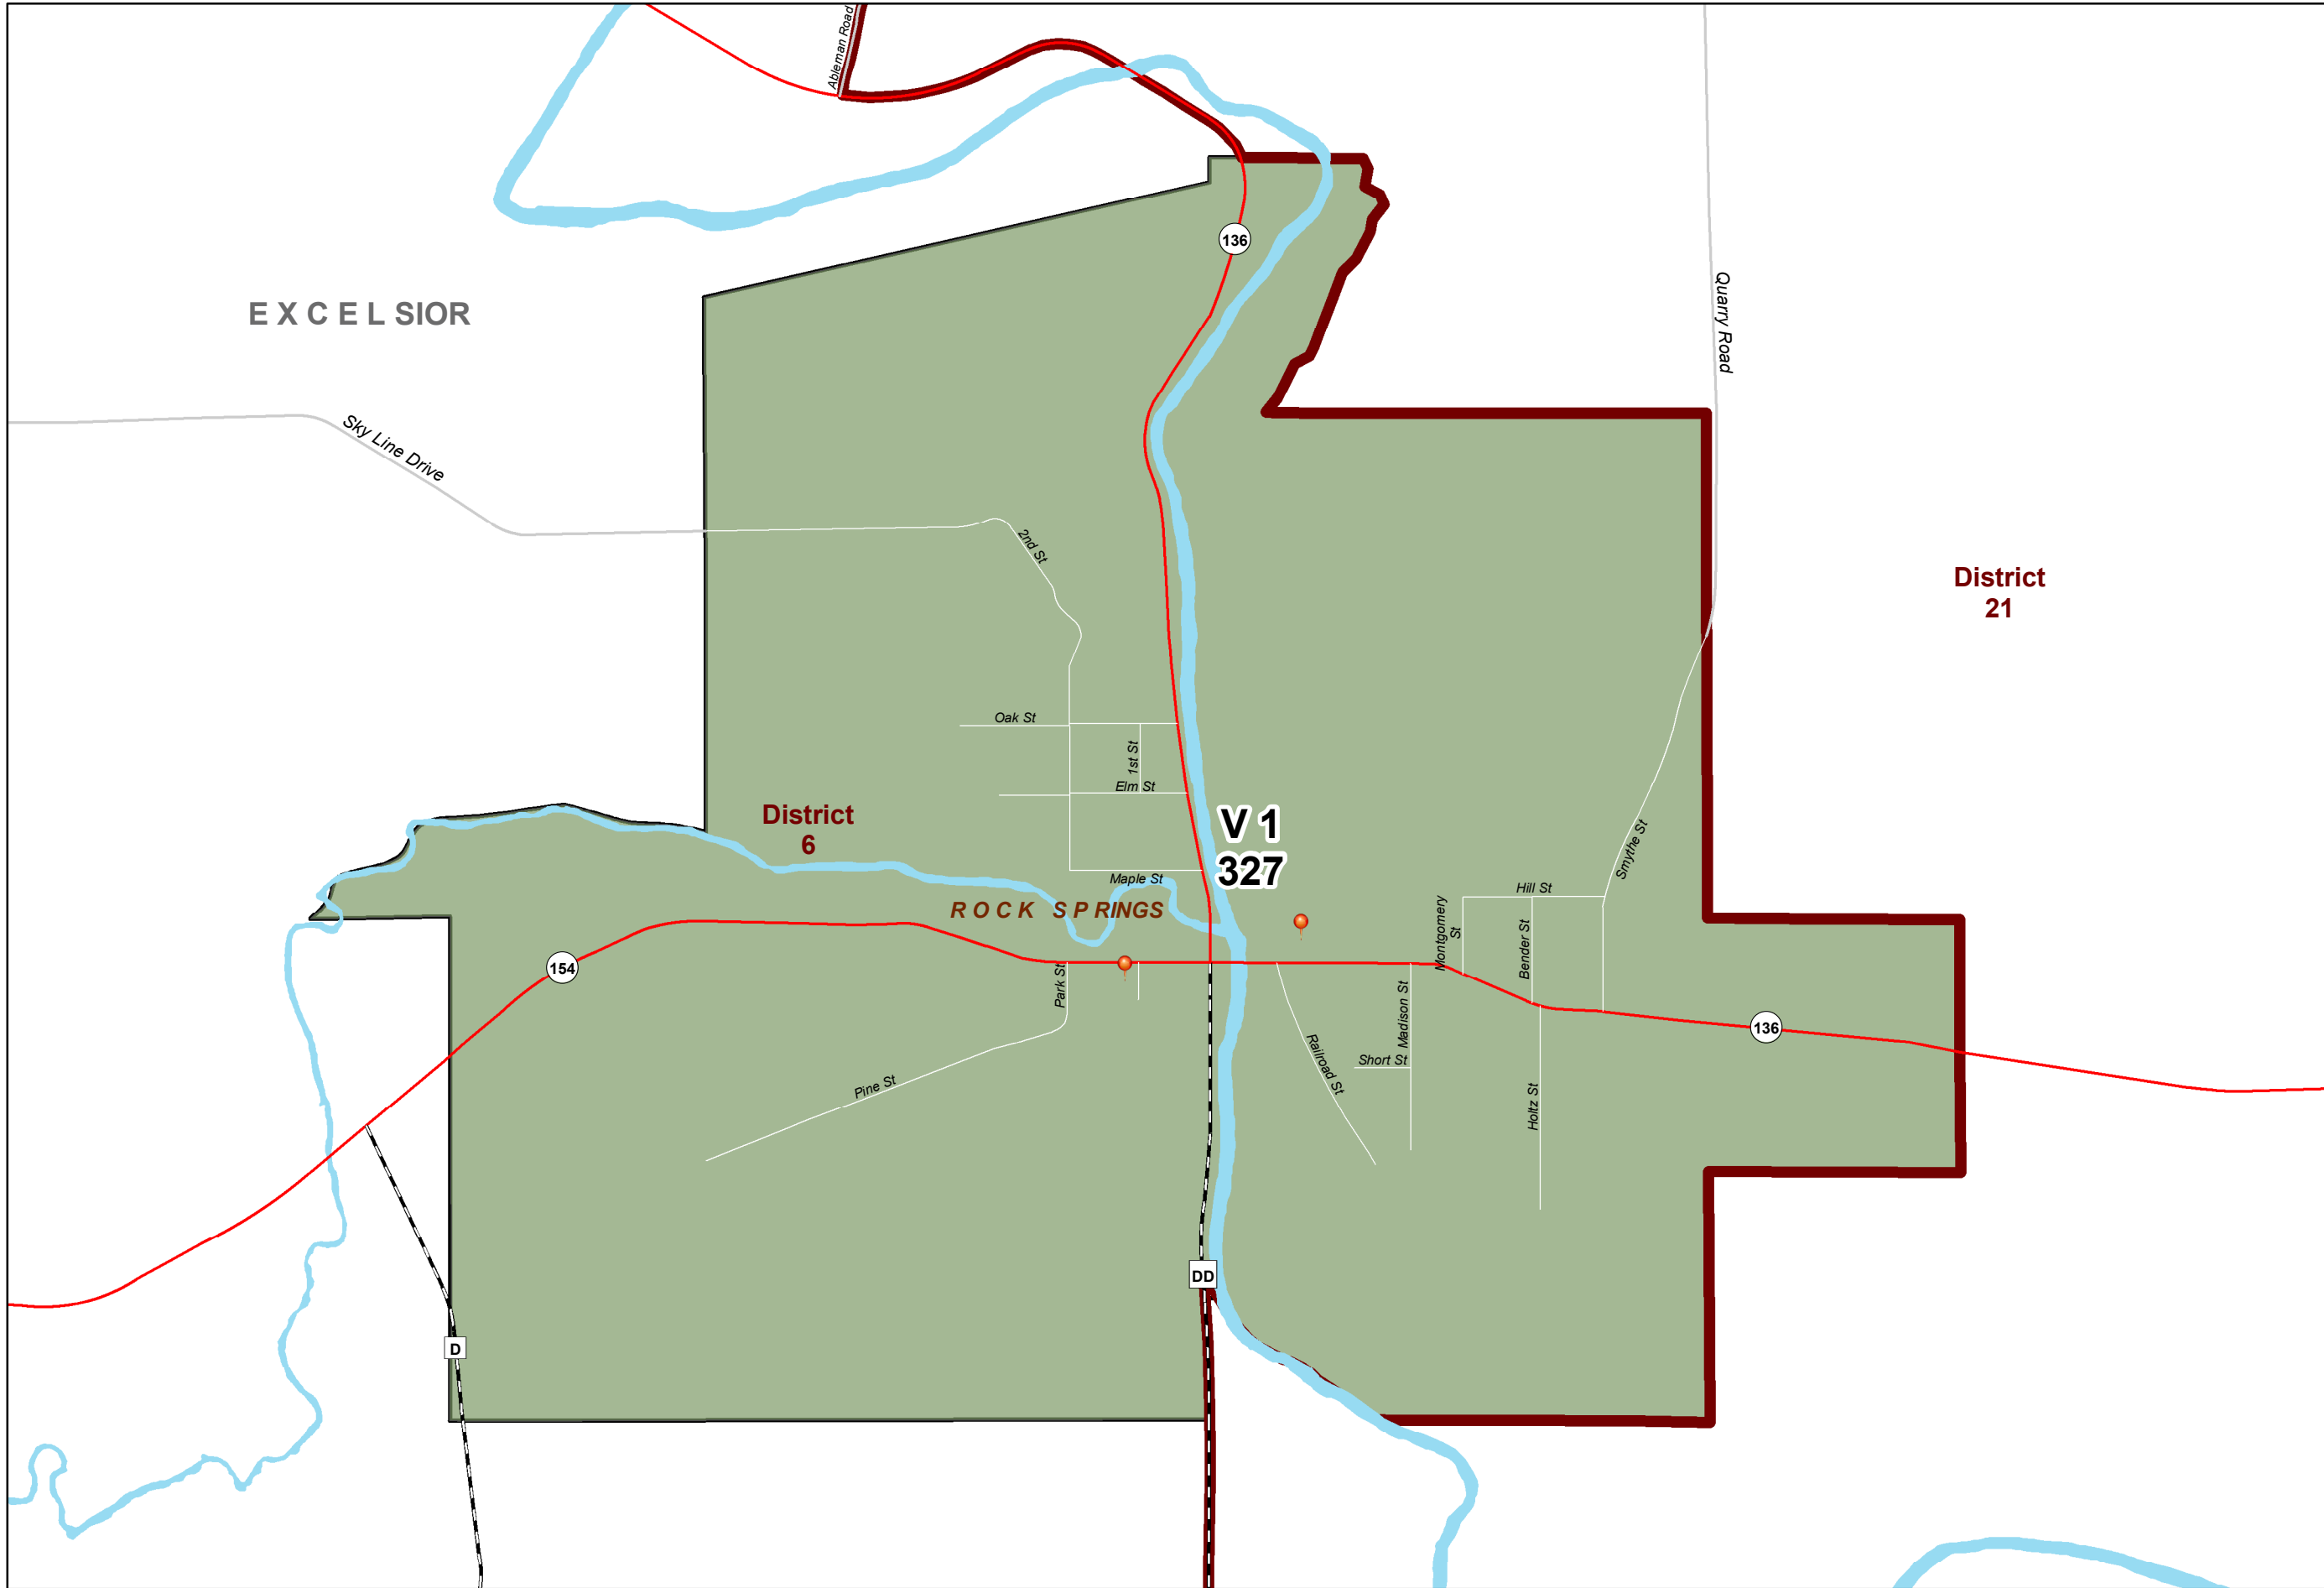

2020 VILLAGE OF ROCK SPRINGS WARDS

Legend

- Polling Places
- Supervisor Districts
- Wards
- Ward 1
- Municipal Boundaries
- Municipal Boundaries

District 21

District 6

V 1
327

ROCK SPRINGS

FOR INFORMATIONAL PURPOSES ONLY
Sauk County does not attest to the accuracy of the data contained herein and makes no warranty with respect to its correctness or validity. Data contained in this map is limited by the method and accuracy of its collection.

0 0.04 0.08 0.12 0.16
Miles